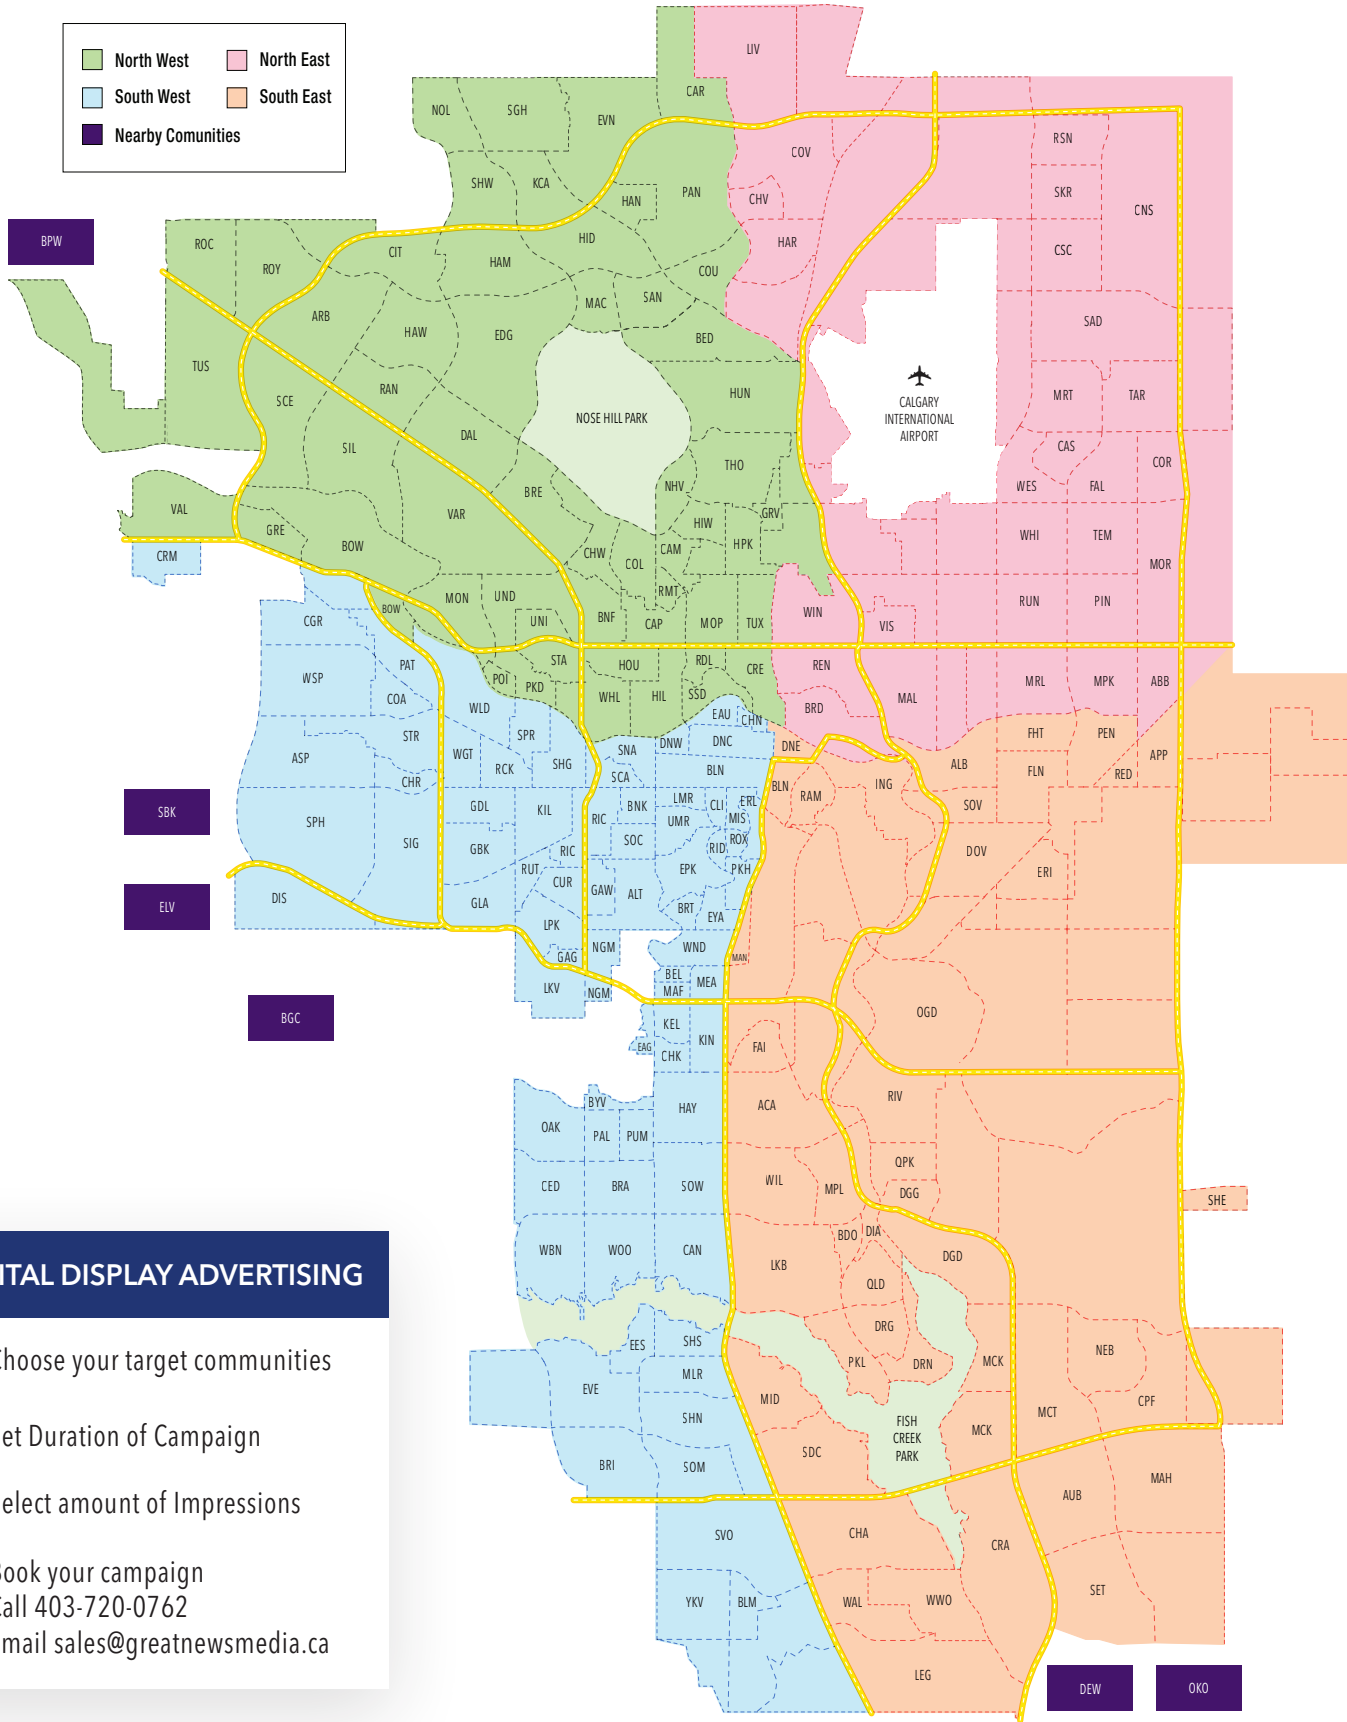

University District	UND
University Heights	UNI
Valley Ridge	VAL
Varsity Acres	VAR
West Hillhurst	WHL

NORTH EAST COMMUNITIES

Abbeydale	ABB
Bridgeland-Riverside	BRD
Castleridge	CAS
Cityscape	CSC
Coral Springs	COR
Cornerstone	CNS
Country Hills Village	CHV
Coventry Hills	COV
Falconridge	FAL
Harvest Hills	HAR
Livingston	LIV
Marlborough	MRL
Marlborough Park	MPK
Martindale	MRT
Mayland Heights	MAL
Monterey Park	MOR
Pineridge	PIN
Redstone	RSN
Renfrew	REN
Rundle	RUN
Saddleridge	SAD
Skyview Ranch	SKR
Taradale	TAR
Temple	TEM
Vista Heights	VIS
Westwinds	WES
Whitehorn	WHI
Winston Heights-Mountview	WIN

NEARBY COMMUNITIES

Bearspaw	BPW
Bragg Creek	BGC
DeWinton	DEW
Elbow Valley	ELV
Okotoks	OKO
Springbank	SBK

MYCALGARY.COM COMMUNITY NEWS WEB PAGES

DIGITAL DISPLAY ADVERTISING

- 1** Choose your target communities
- 2** Set Duration of Campaign
- 3** Select amount of Impressions
- 4** Book your campaign
Call 403-720-0762
Email sales@greatnewsmedia.ca

Ad Sizes

Leaderboard Banners

728 x 90px

Your Ad

Located at the top of a page, they can be seen by user immediately when the page loads. Leaderboard ads are possibly the most valuable and they perform really well.

Big Box

300 x 250px

Your Ad

Located on the right hand side of the page, these ads are the most versatile, as they respond to portrait or landscape orientations, and work on all devices.

Mobile Banners

320 x 50px